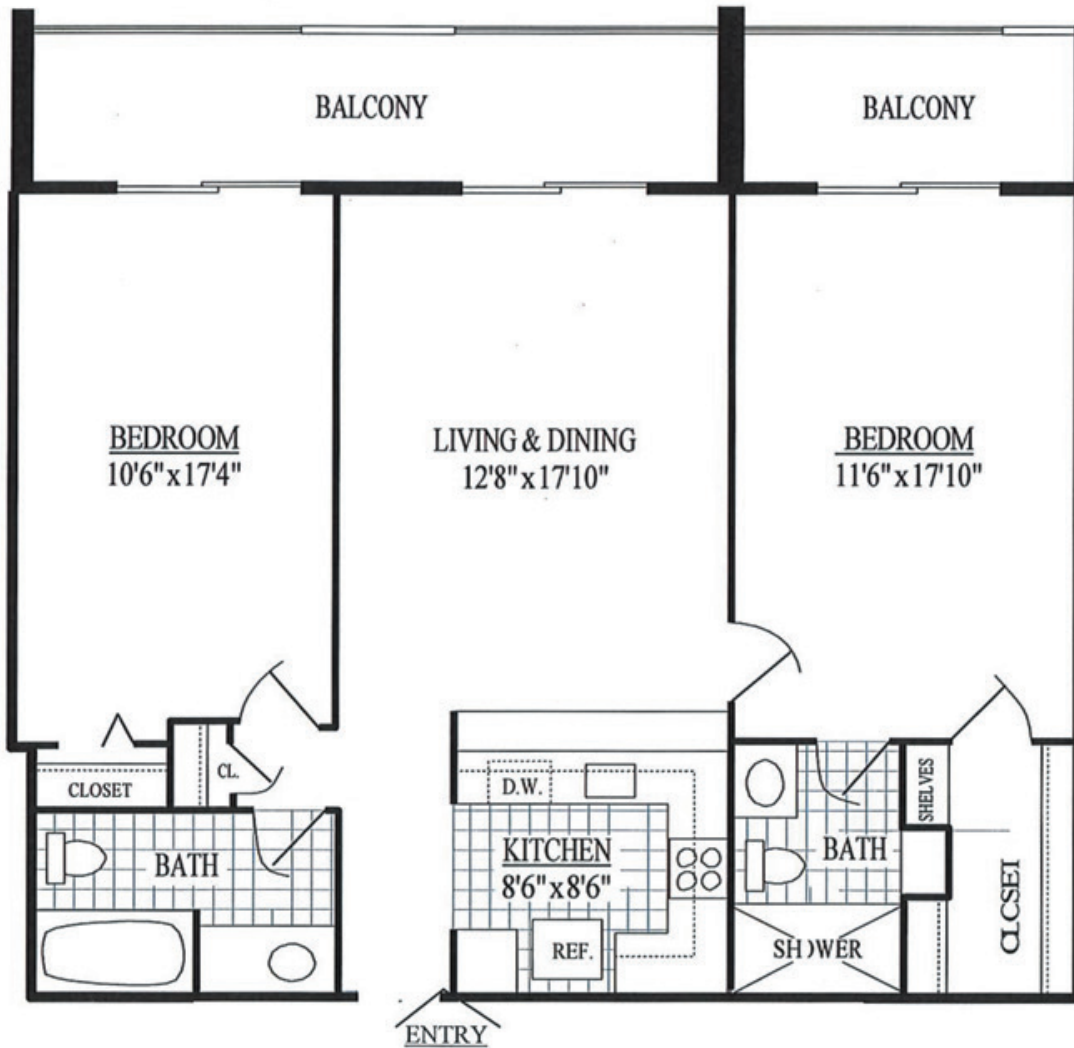

TWO BEDROOM APARTMENT

MID RISE N
940 SQUARE FEET

This two-bedroom apartment home is perfect for our residents looking for a place to call home! This floor plan offers two spacious bedrooms measuring 11'-6" x 17'-10", and 10'-6" x 17'-4" a spacious living/dining area measuring 12'-8" x 17'-10". With two full baths, a full-service kitchen and two balconies.