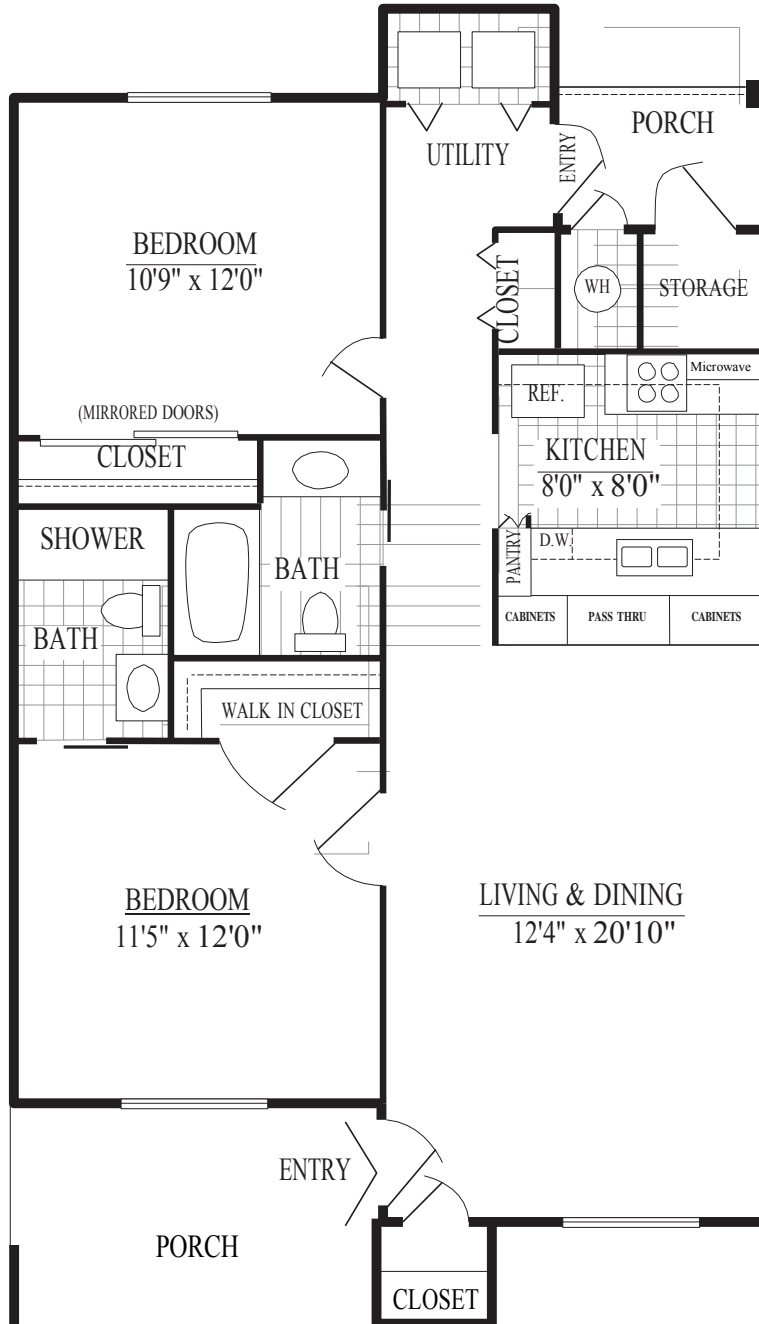

# Two Bedroom Cottage

## Cottage "L"

890 Square Feet

*Blue Skies*  
of Texas  
East

(800) 655-3083

4917 Ravenswood Drive, San Antonio, TX 78227

Square footages are approximate and may vary slightly. Revised 6/24/14