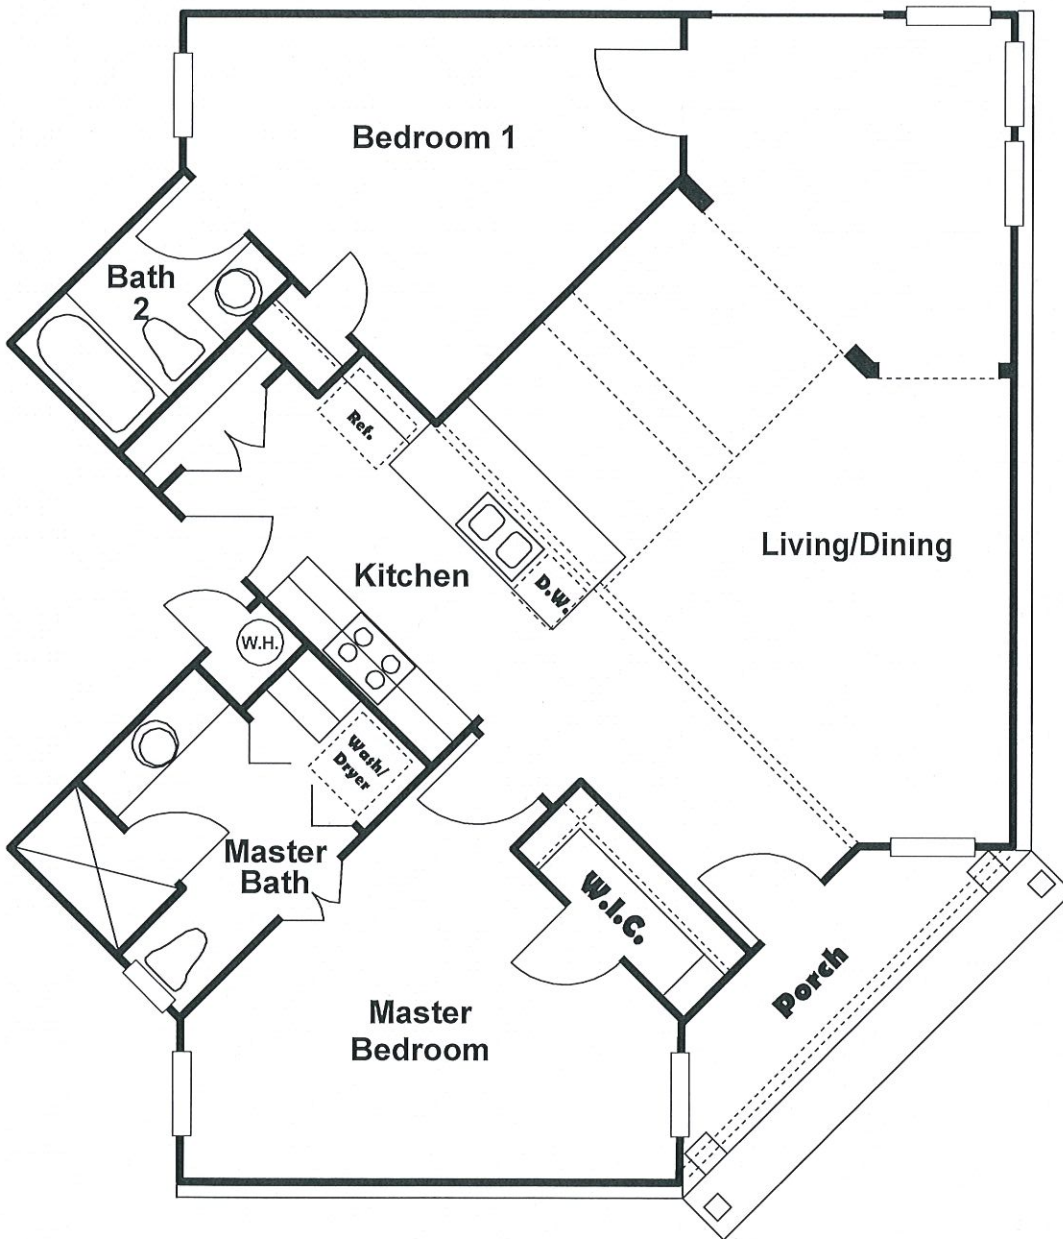

Sitterle
HOMES.COM

Local. Legendary. Lasting.

Lantana Collection

Approximately 1,138 Square Feet

Plans, prices, and specifications are subject to change without notice. All square footages are approximate and vary per elevation and can vary per community. Please see your sales professional for address specific square footages on the blue print.

San Antonio Division
Plan (version 1.0) 12/7/17