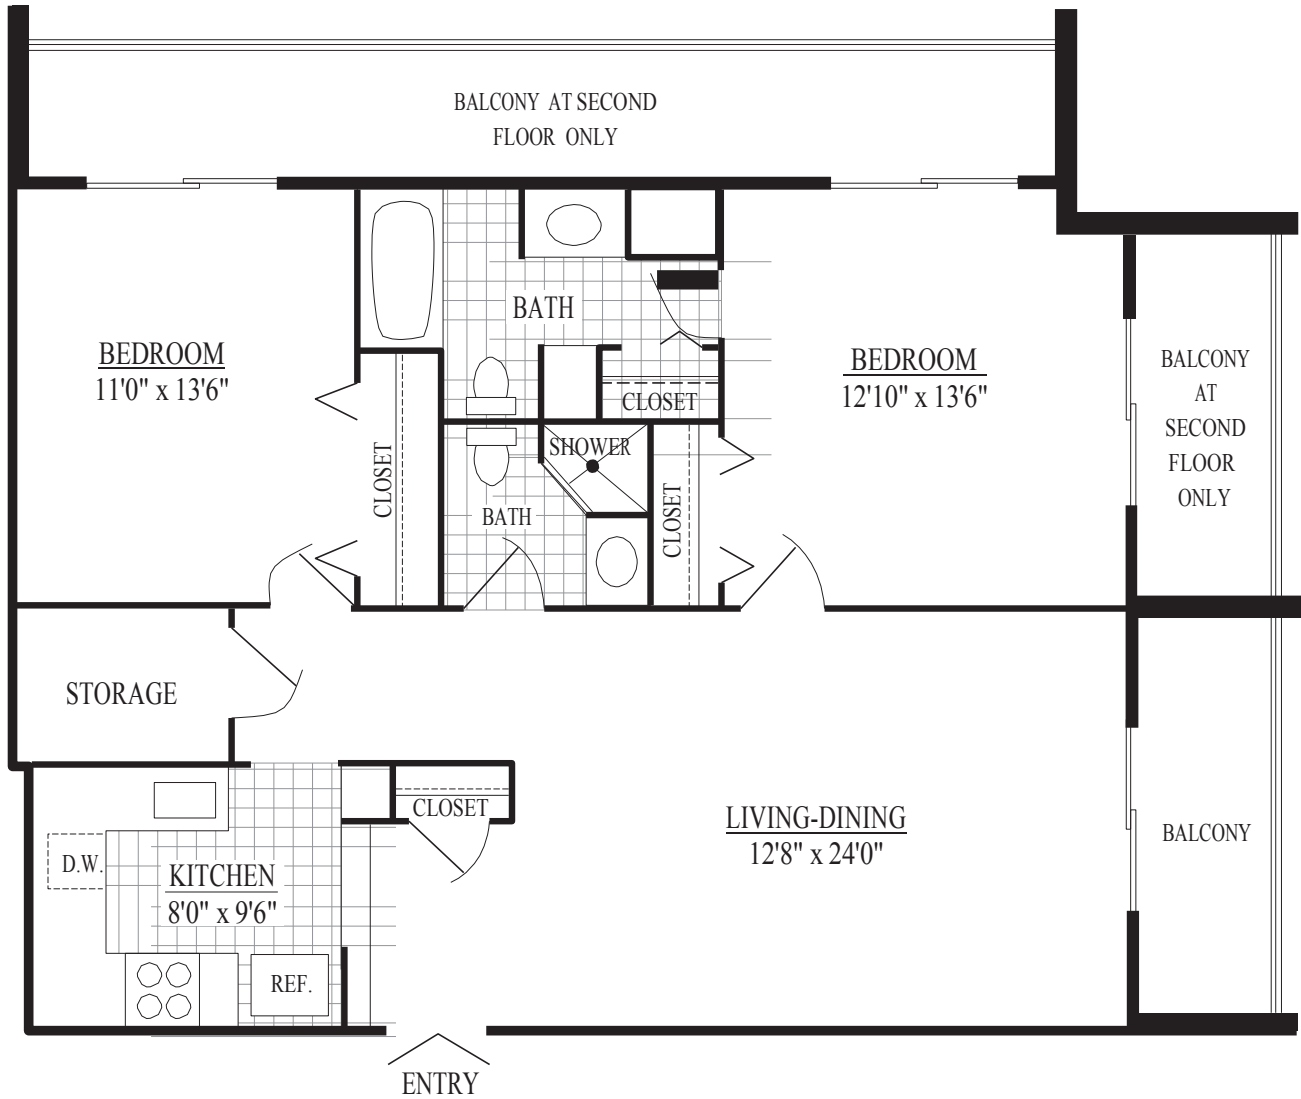

# Two Bedroom Apartment Mid-Rise "G"

940 Square Feet

*Blue Skies*  
of Texas

(800) 655-3083 *East*

4917 Ravenswood Drive, San Antonio, TX 78227

Square footages are approximate and may vary slightly. Revised 6/24/14