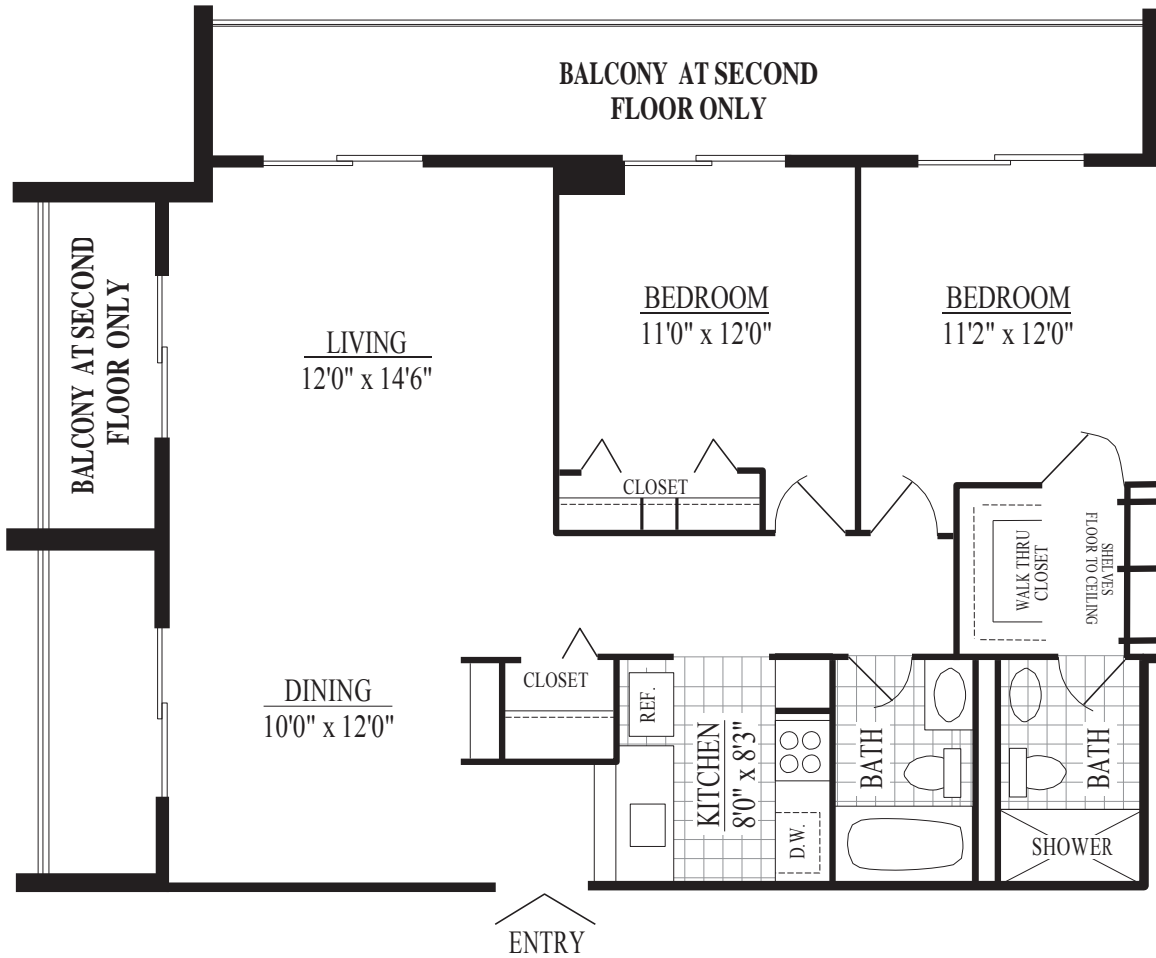

Two Bedroom Apartment Mid-Rise "H"

940 Square Feet

Blue Skies
of Texas
East

(800) 655-3083

4917 Ravenswood Drive, San Antonio, TX 78227

Square footages are approximate and may vary slightly. Revised 6/24/14