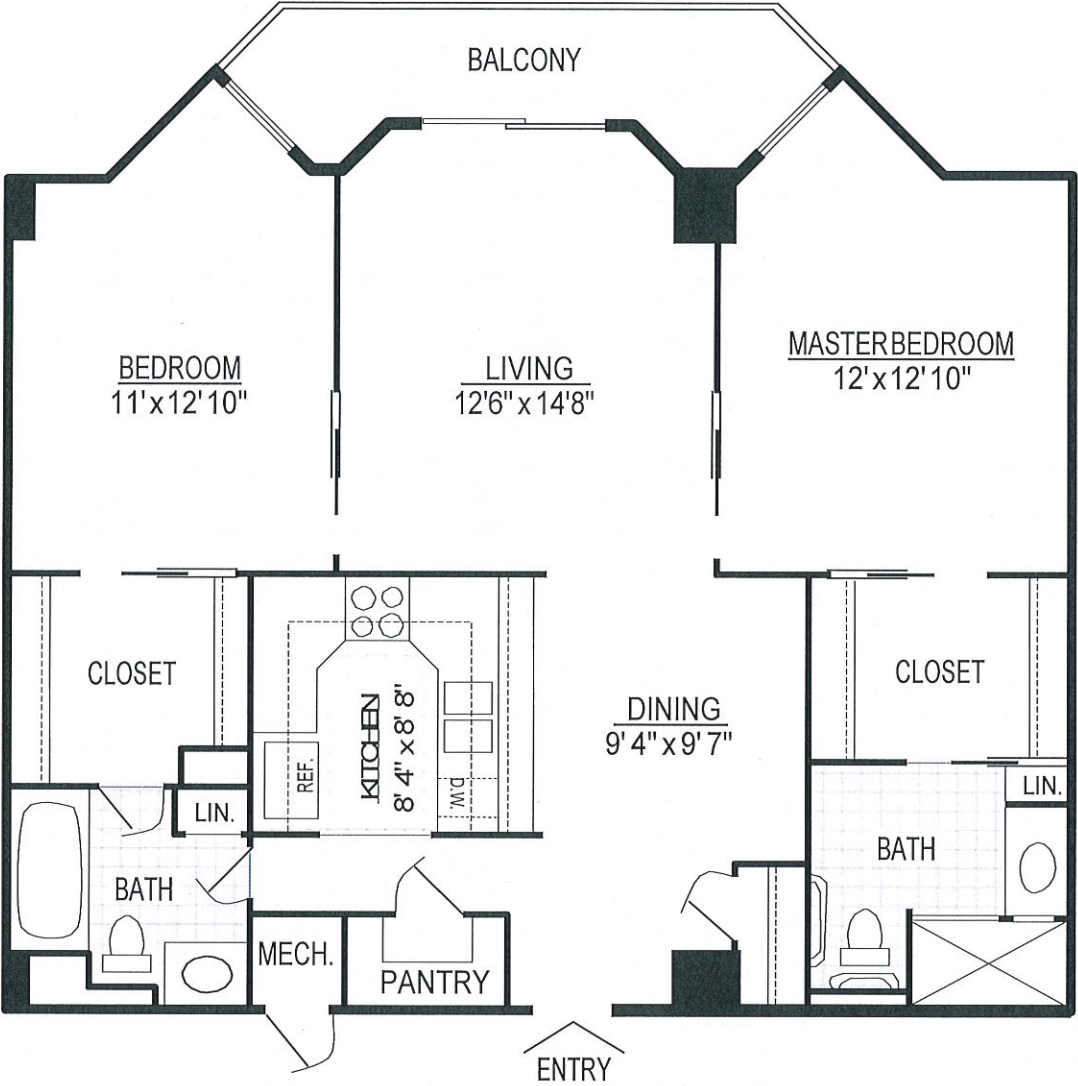

# TOWER APT. -TYPE 4B

1,000 SQ FT

Rendering by Floor Plan Visuals.  
All measurements are approximate. While deemed reliable, no information on these floor plans should be relied upon without independent verification.