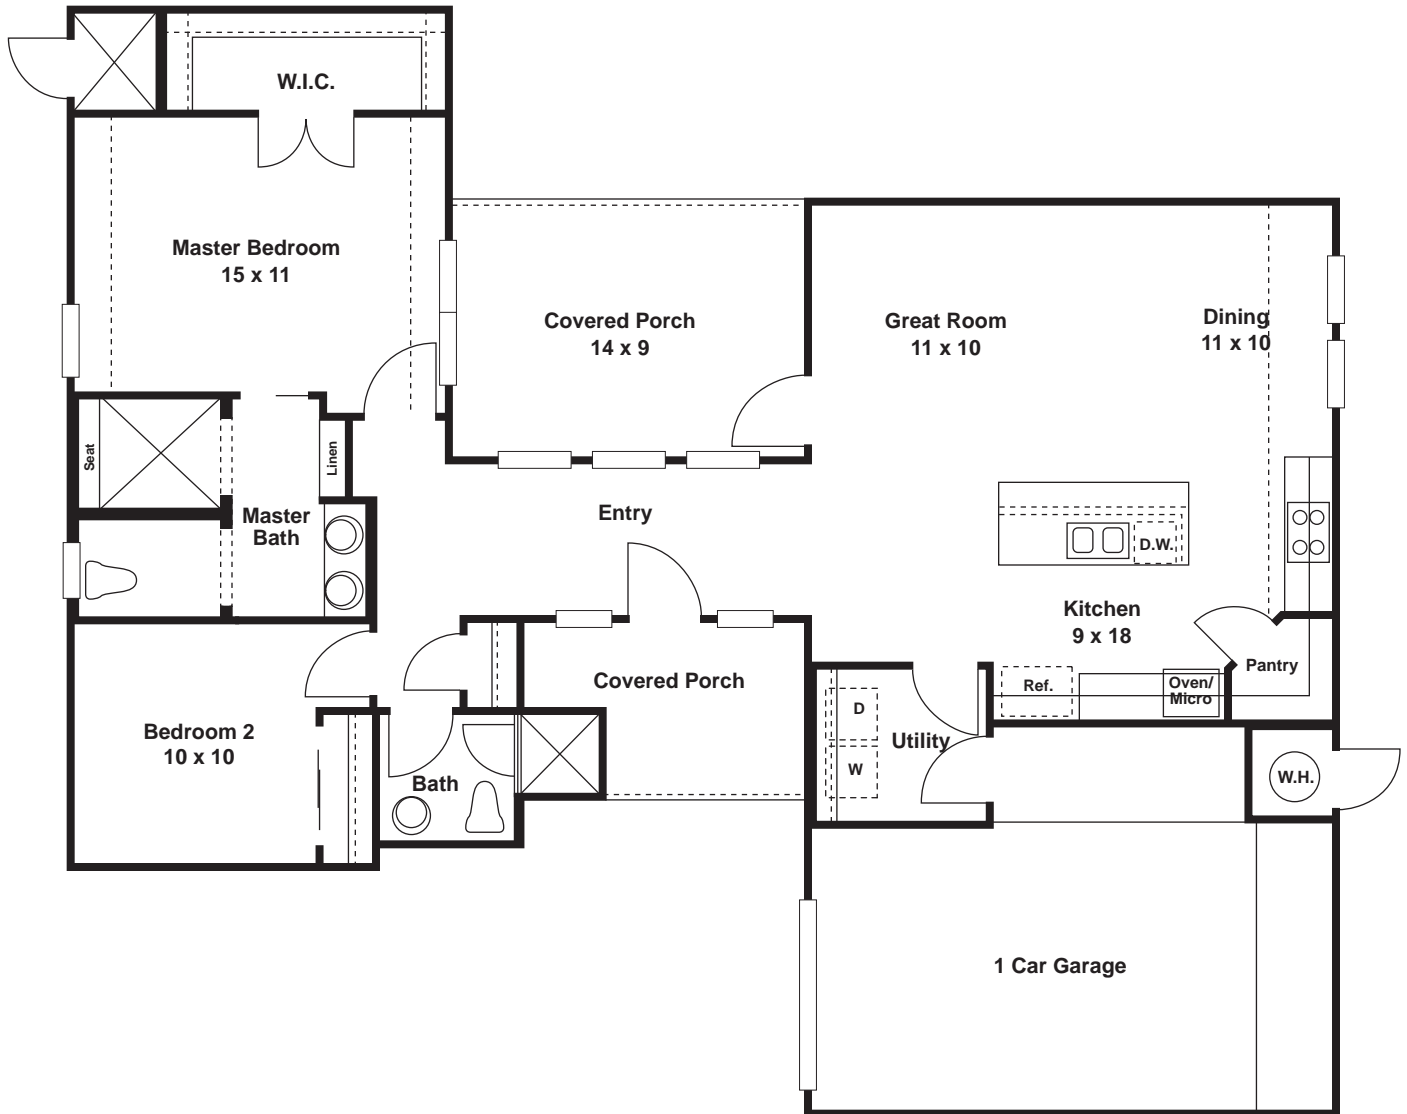

Sitterle
HOMES.COM

LOCAL. LEGENDARY. LASTING

Blue Skies
of Texas

YORKTOWN

APPROXIMATELY 1,212 SQUARE FEET

www.BlueSkiesofTexas.org

Plans, prices and specifications are subject to change without notice.
All square footages are approximate and vary per elevation.
Illustration is an artist's rendering.